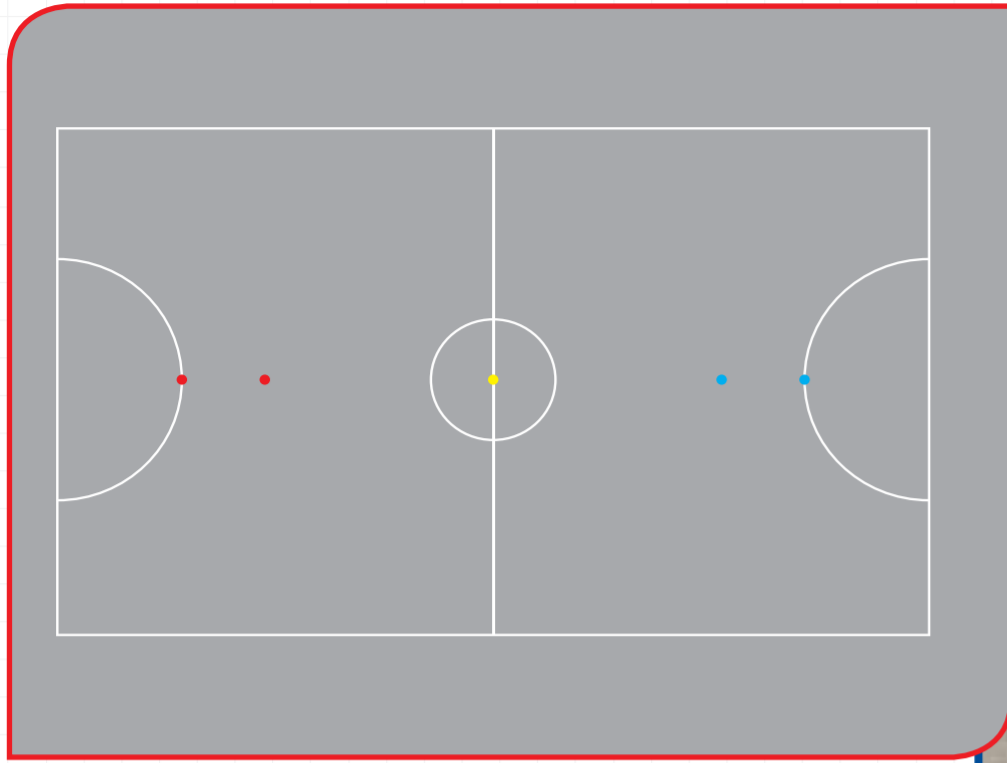

Your *Total* Solution to Outdoor Learning at... Goodnestone C of E Primary School

Your *Total* Solution to Outdoor Learning

Quote Ref	Date	Designer	Sheet	Drawing
SO19850	27/09/11	MS	1/1	1

Playground Leasing...
Did you know that you can lease this playground?
Contact our sales team today to find out more!
*terms and conditions apply

Call today on 01282 43 44 45 Email us at info@esplay.co.uk Visit our website www.esplay.co.uk

Like us on Facebook www.facebook.com/esplid Follow us at Twitter www.twitter.com/esplay